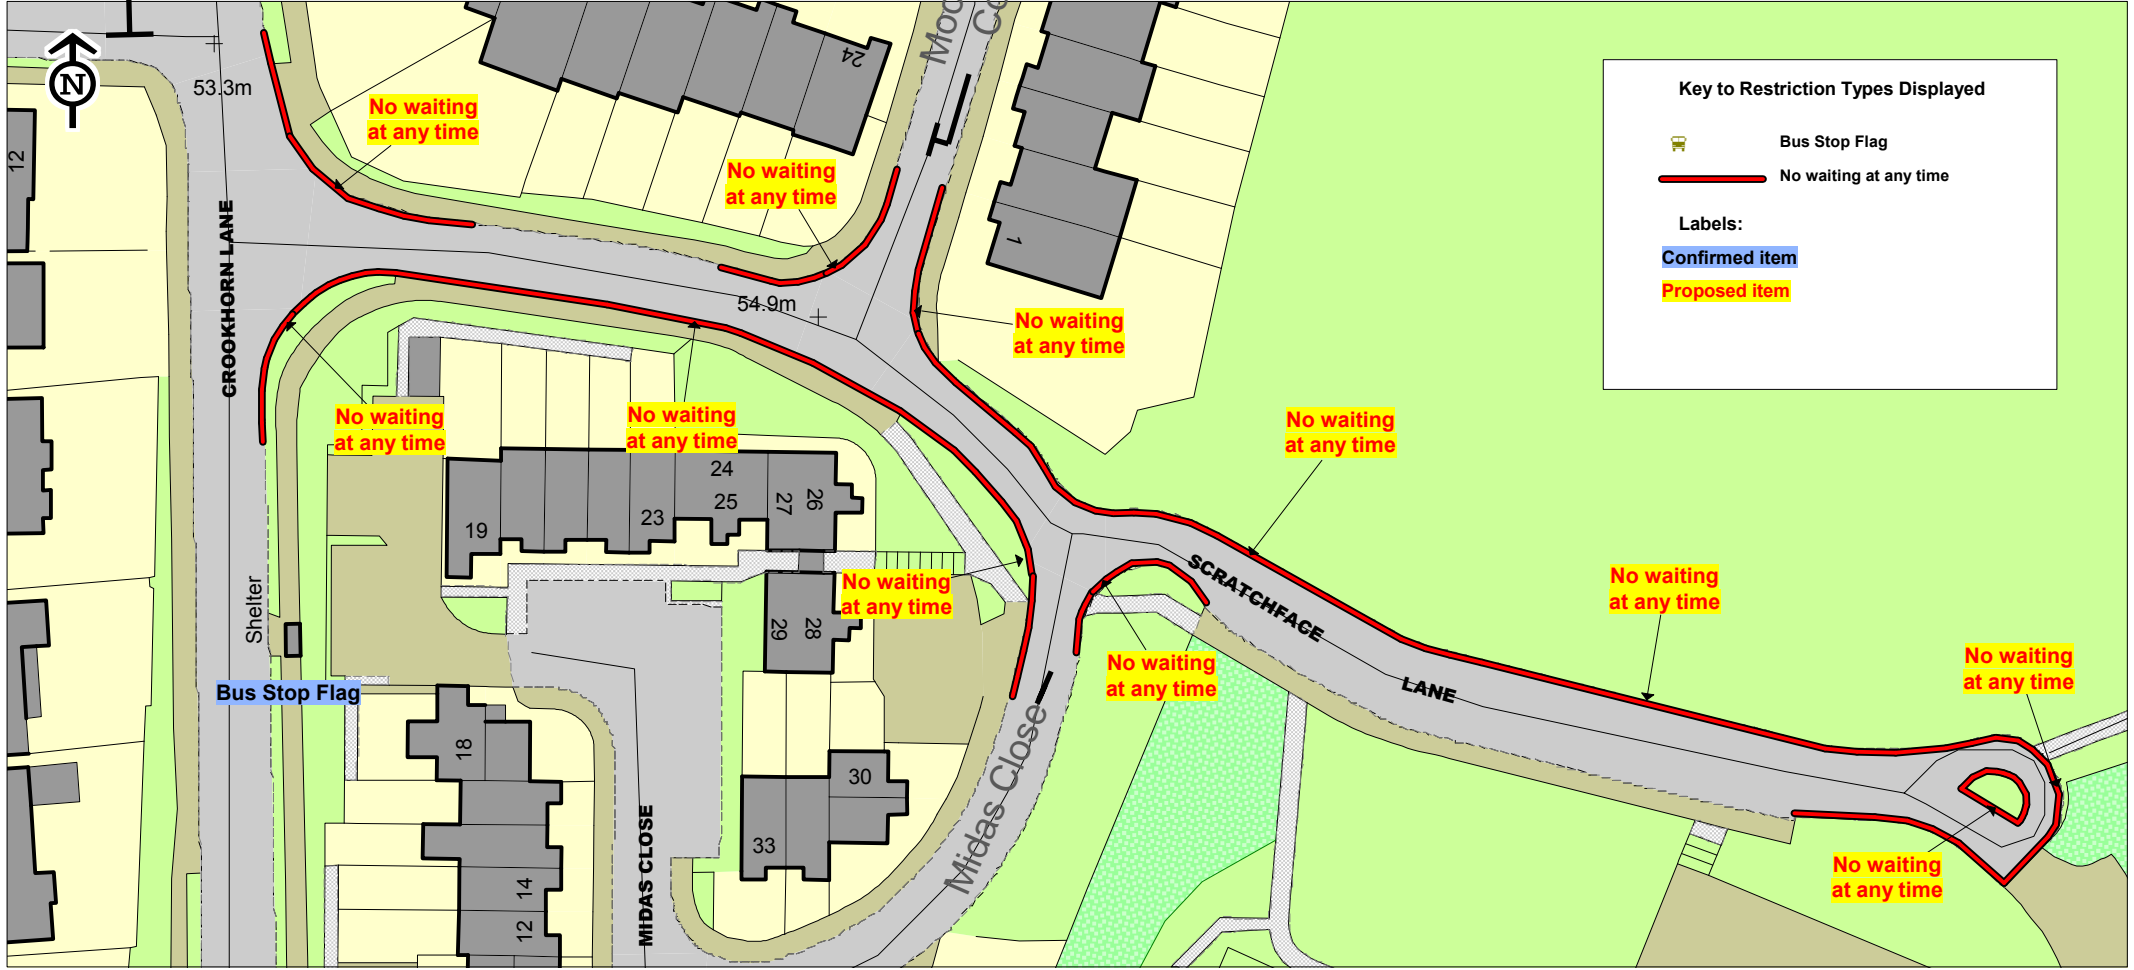

Morelands Road

Scratchface Lane

© Crown Copyright Reserved 2011 Licence No LA100019217  
 HAVANT DISTRICT  
 Licence No. 0100019217

SCALE	1 : 700
DATE	18/06/2020
DRAWING No.	2020PUR01
DRAWN BY	KRC